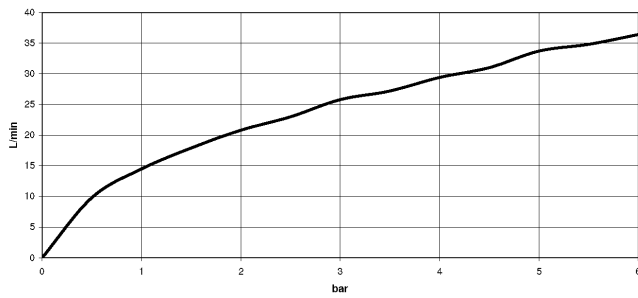

## Shower thermostat for wall installation - Chrome

---

34 443 979

mm [inches]

### Flow rate chart

---