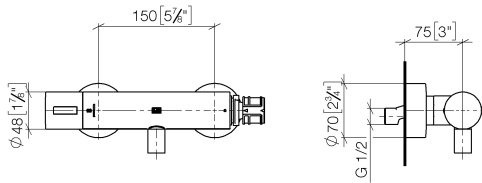

## Shower thermostat for wall installation - Chrome

34 443 979

- slide-on rosettes Ø 70 mm
  - gauge 150 mm - 13 mm
  - 3/8" shower outlet
  - with volume control
- Intrinsic protection against back flow.**

## Shower thermostat for wall installation - Chrome

---

34 443 979

mm [inches]